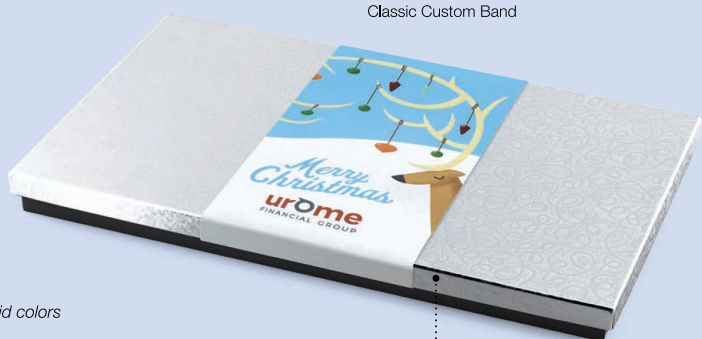

Classic Custom Band

Less packaging materials

Classic box lid colors

Red Paisley, Gold Paisley, Silver Paisley, Black Pillow