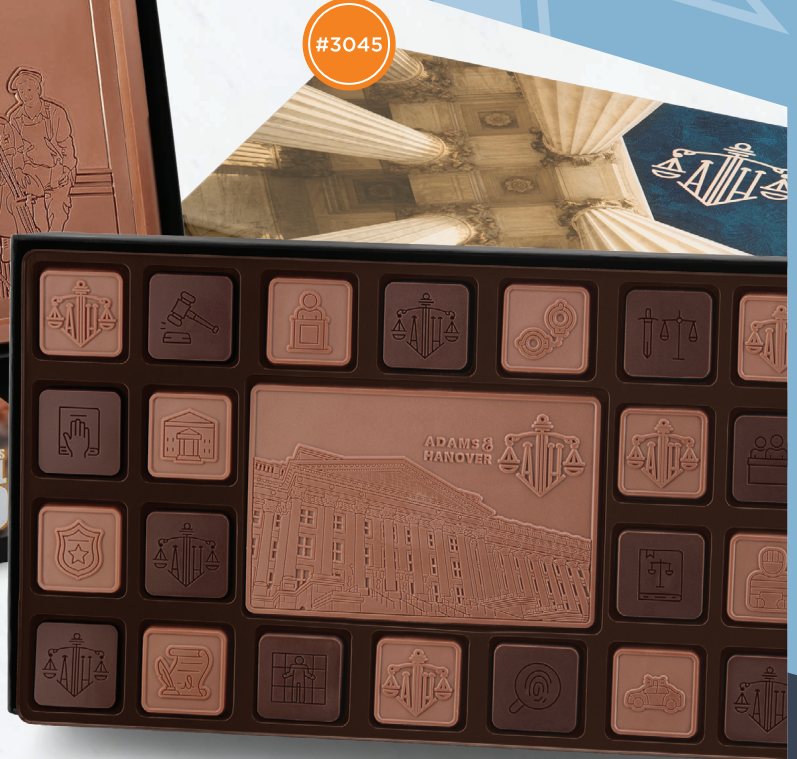

#3045

#1025